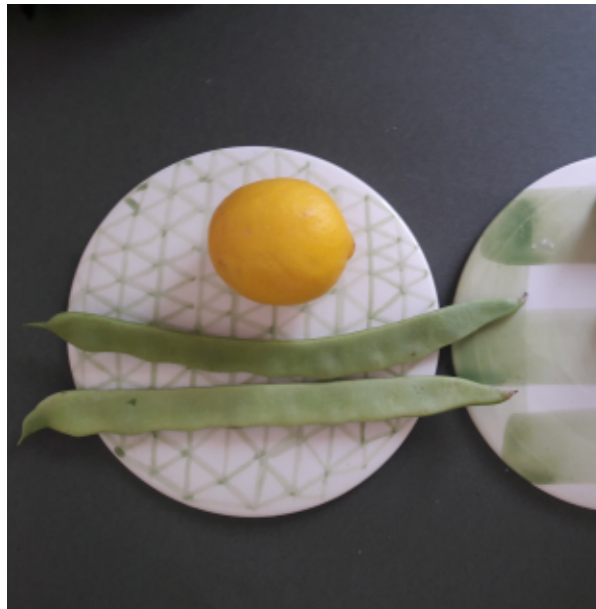

ceramiche grafiche

CARTA DA
ZUCCHERO
handcrafted living

Dentropiatti *blue decoration*

Flat dessert plate

inspired by azulejos tiles

ø 18 cm

white clay, handpainted decoration

Dentropiatti *pink decoration*

Flat dessert plate
inspired by azulejos tiles

Ø 18 cm

white clay, handpainted decoration

Dentropiatti *green decoration*

Flat dessert plate

inspired by azulejos tiles

ø 18 cm

white clay, handpainted decoration

Dentropiatti *black and white decoration*

Flat dessert plate

inspired by azulejos tiles

Ø 18 cm

white clay, handpainted decoration

Grafic plate S

ø 22 cm

edge h 4 cm

white clay, handpainted decoration

Grafic plate M

ø 26 cm

edge h 4 cm

white clay, handpainted decoration

Grafic plate L

ø 28 cm

edge h 2 cm