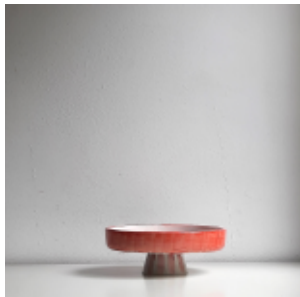

white clay, handpainted decoration

Grafic bowl M

ø 18 cm

h 4 cm

white clay, handpainted decoration

Grafic bowl L

ø 24 cm

h 6 cm

white clay, handpainted decoration

Cake stand M

ø 22 cm

h 8 cm

white clay, handpainted decoration

Cake stand L

ø 29 cm

h 15 cm

white clay, handpainted decoration

GrandMA plates

Dinner Plate

Dessert Plate

Grain Bowl

white clay, handpainted decoration

Duck Vase and Pitcher

tall : 29 cm